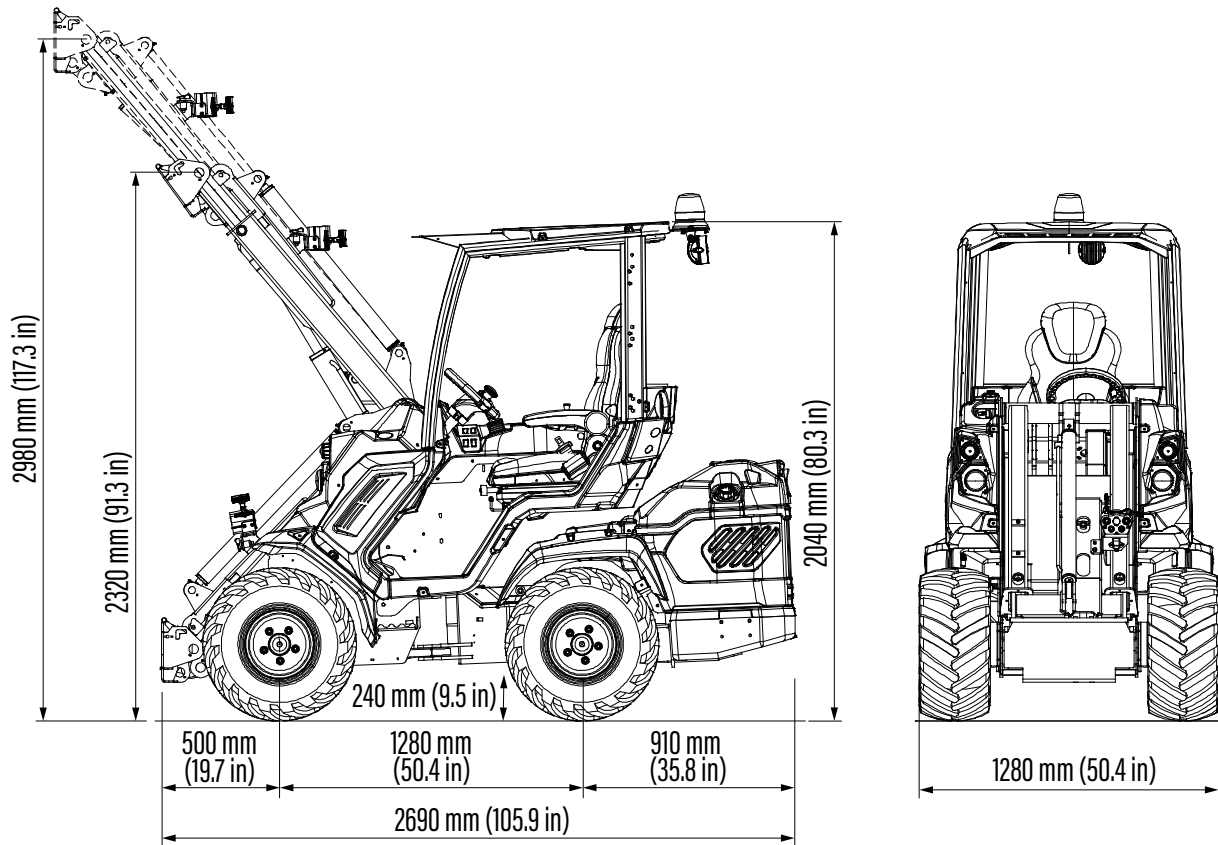

Model	EZ 7
Transmission	Hydrostatic
Drive speed (max.) <sup>(1)</sup>	12 km/h (7.5 mph)
Aux. hydraulics oil flow	35 l/min (9.3 GPM)
Max. lifting height	2,90 m (114 in)
Tipping load, max. <sup>(2)</sup>	2070 kg (4563 lbs)
Lifting capacity straight, max. <sup>(3)</sup>	1650 kg (3637 lbs)
Breakout force / 50 cm	1700 kg (3748 lbs)
Pushing force (c)	2050 kgf (2050 kp)
Average ground pressure (w/standard tires)	1135 kg/m <sup>2</sup> (232 lbs/sqft)
Turning radius: inside/outside	825/2090 mm (32.5/82.3 in)
Standard tires (Tractor profile)	26X12.00-12
Weight	1860 kg (4110 lbs)
Product Code	C962020

Daily work cycle in hours <sup>(4)</sup>

<sup>(1)</sup> Maximum speed that can be achieved with the largest diameter tires available, on a flat surface and machine without attachments.

<sup>(2)</sup> Tipping limit, when the machine is straight, with rear weights and boom lifted just off the ground. Weight of attachment included.

<sup>(3)</sup> Maximum load that can be lifted just off the ground when the machine is straight and with rear weights. Weight of attachment is included.

<sup>(4)</sup> The operation time of machine varies highly depending on the type of work it is performing.

Note: Refer to the Operator's manual for the comprehensive load diagram.

Tires size	Height	Width
23X8.50-12	2020 mm (79.5 in)	1070 mm (42.2 in)
23X10.50-12 ET-25	2020 mm (79.5 in)	1130 mm (44.5 in)
26X12.00-12 ET-50	2040 mm (80.3 in)	1280 mm (50.4 in)
27X8.50-15	2080 mm (81.9 in)	1070 mm (42.1 in)
27X10.50-15	2080 mm (81.9 in)	1150 mm (45.3 in)