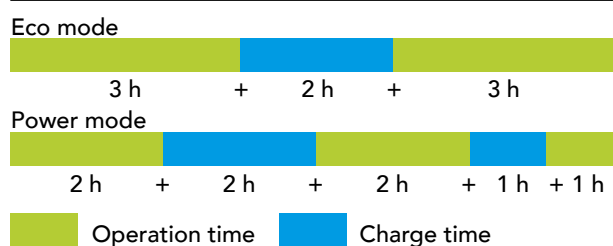

Daily work cycle in hours ⁽⁴⁾

⁽¹⁾ Maximum speed that can be achieved with the largest diameter tires available, on a flat surface and machine without attachments.

⁽²⁾ Tipping limit, when the machine is straight, with rear weights and boom lifted just off the ground. Weight of attachment included.

⁽³⁾ Maximum load that can be lifted just off the ground when the machine is straight and with rear weights. Weight of attachment is included.

⁽⁴⁾ The operation time of machine varies highly depending on the type of work it is performing.

Note: Refer to the Operator's manual for the comprehensive load diagram.